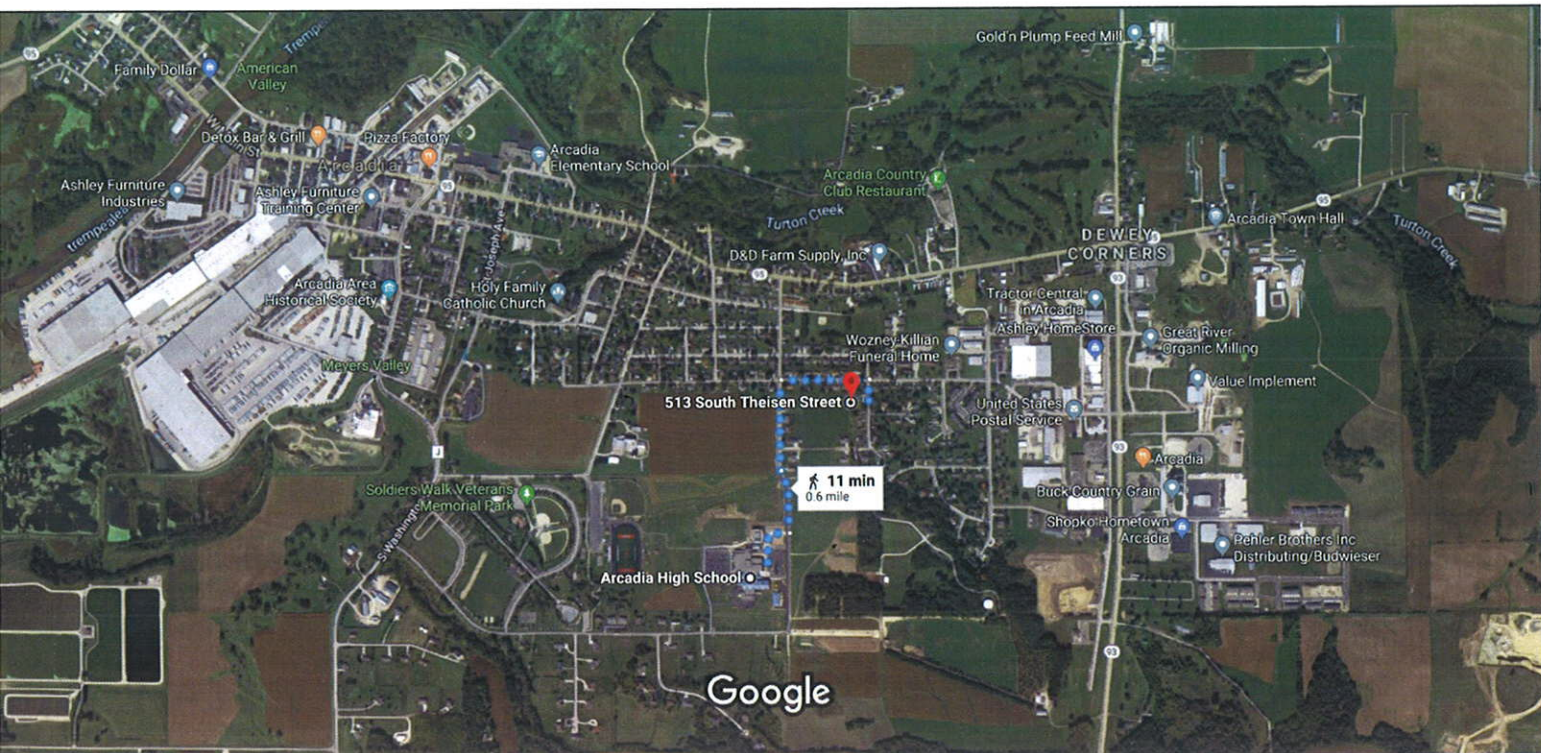

# Google Maps Arcadia High School

Imagery ©2019 Google, Map data ©2019 Google 1000 ft

Arcadia High School  
 756 Raider Drive  
 Arcadia WI 54612

*Arcadia High School soccer field is located to the west of the High School.*