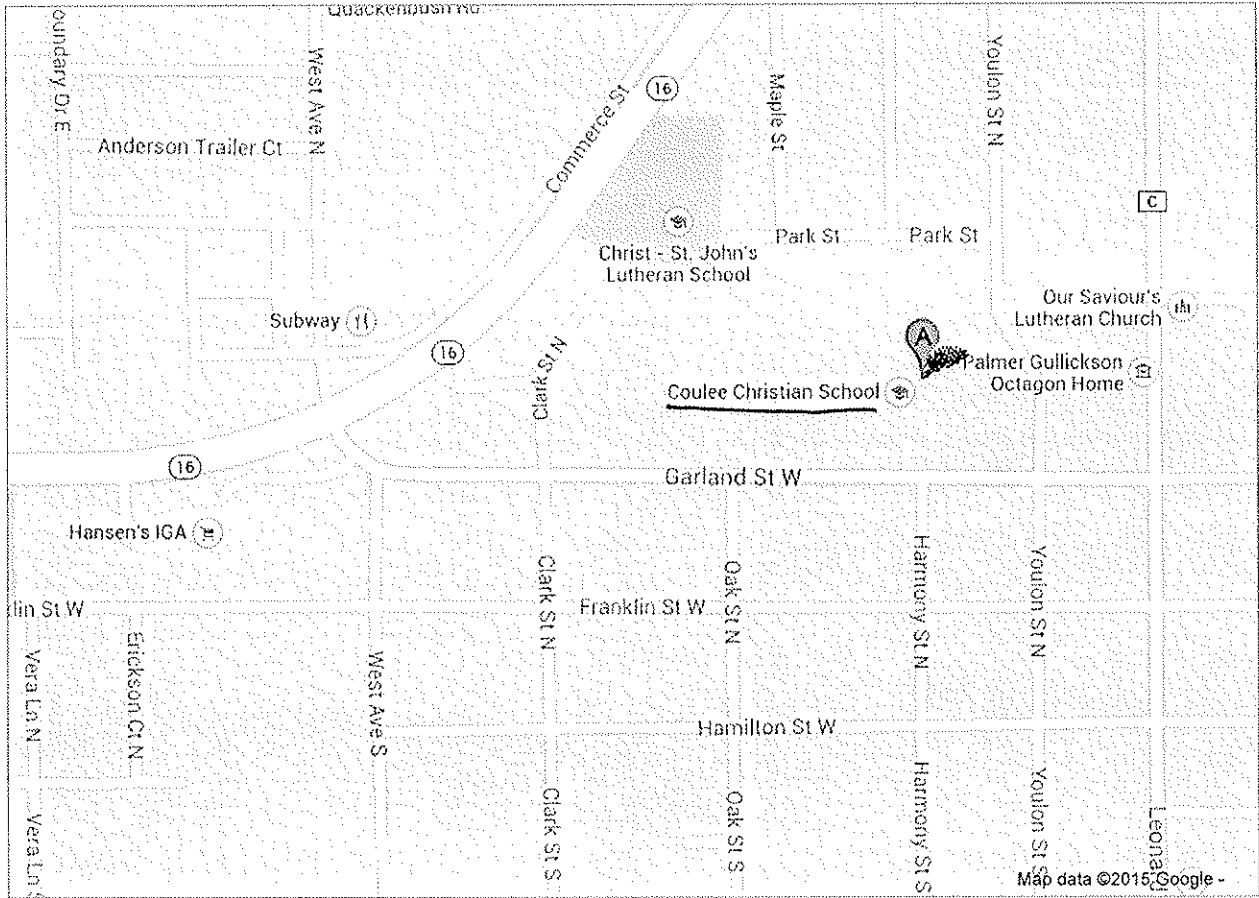

To see all the details that are visible on the screen, use the "Print" link next to the map.

The school address is 230 Garland Street W, West Salem. The elementary soccer fields are across the big soccer field along Park Street.