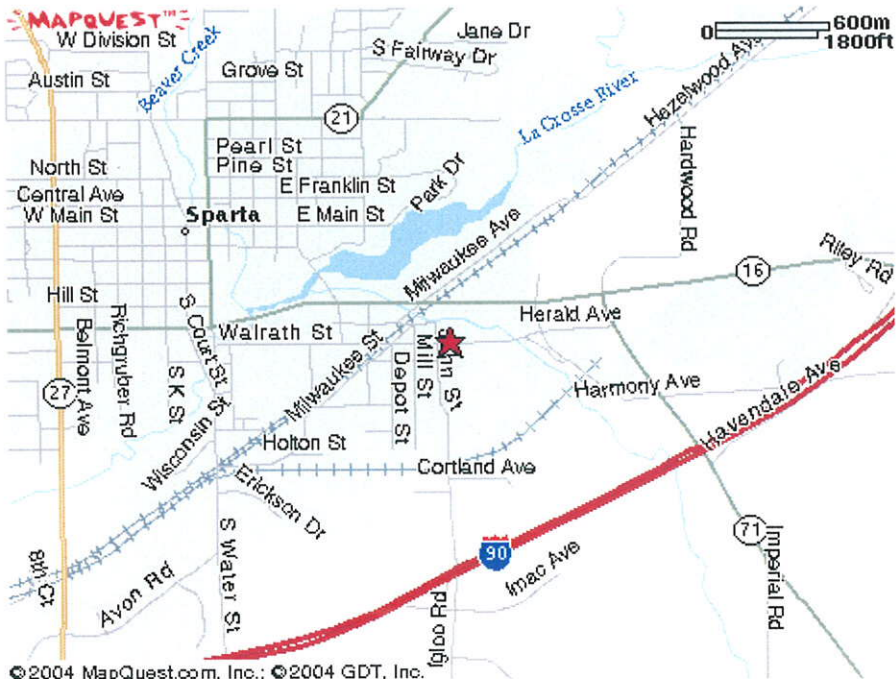

Sparta Soccer Fields

Sparta Field Complex
1023 Walrath Street
Sparta, WI

All Games against Sparta will be played in Sparta at the Southside School Fields.

Driving Directions from Holmen

Take ramp onto **US-53 SOUTH** toward ONALASKA/LA CROSSE - go 5.5 mi

US-53 SOUTH becomes **WI-157 EAST** - go 0.3 mi

Take ramp onto **I-90 EAST** toward **MADISON** - go 20.4 mi

Take exit #25/WI-27 toward **MELVINA/SPARTA** - go 0.3 mi

Turn **L** on **BLACK RIVER ST**[WI-27] - go 1.4 mi

Turn **R** on **WISCONSIN ST**[WI-16] - go 0.9 mi

Turn **R** on **EAST AVE** - go 0.1 mi

EAST AVE becomes **EAST ST** - go 0.1 mi

Turn **L** on **WALRATH ST** - go 0.3 mi

Arrive at **1023 WALRATH ST, SPARTA**, on the **R**

SPARTA SOCCER COMPLEX - 1023 WALRATH ST.