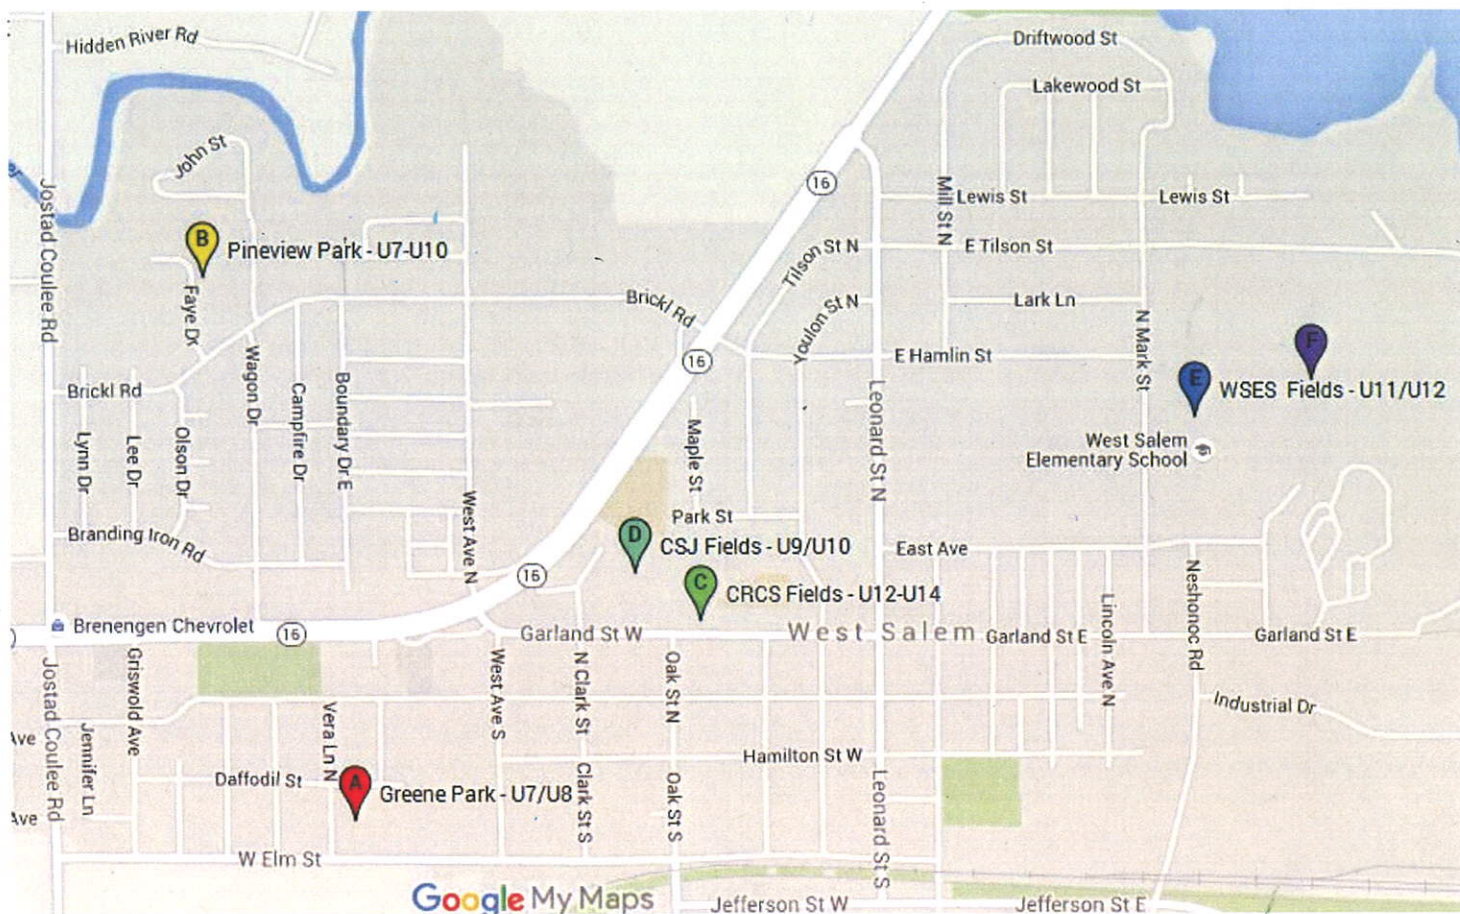

West Salem Soccer Fields

A Greene Park:

675 Daffodil St. U7-U8 Game Fields

B Pineview Park:

725 Faye Drive U7-U10 Game Fields

C CRCS Fields:

300 Park St. U12-U14 Game Fields

D CSJ Fields (Christ-St. John's):