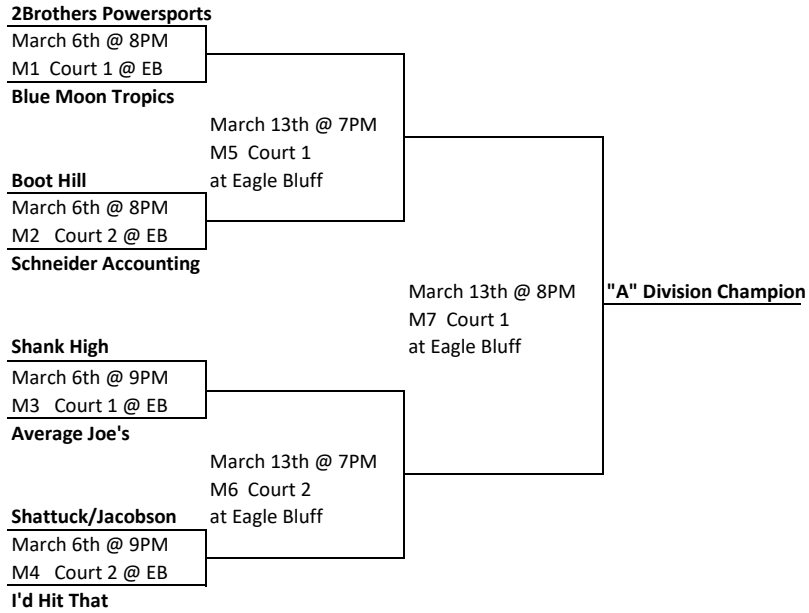

**ONALASKA PARKS AND RECREATION
WOMENS VOLLEYBALL PLAYOFFS - 2024**

WEDNESDAY MARCH 6TH AND 13TH (Both days at Eagle Bluff)

*EB is Eagle Bluff

Standings (as of 2-29-24)	Points
1. 2Brother Powersport (7)	41
2. I'D Hit That (5)	37
3. Shank High (2)	37
4. Schneider Accounting (10)	36
5. Boot Hill (6)	31
6. Average Joes (4)	31
7. Shattuck & Jacobson (14)	24
8. Blue Moon Tropics (8)	23
9. Chillax (3)	22
10. All About That Ace (11)	20
11. My Life Health Center (15)	19
12. The Hive Chiropractic Center (1)	14
13. Angelini's Stork Squad (9)	11
14. Tuna's (16)	10
15. Sugar Momma (13)	3
16. Lady Mintonette (12)	1

1. **For the Playoffs:**
1. Matches are best of 3 Sets
  2. First 2 sets are to 25, win by 2, no cap
  3. 3rd set is to 15, win by 2, no cap, switch at 8
  4. Matches on 3/6 will be held in Eagle Bluff Gym
  5. Matches on 3/13 will be held in Eagle Bluff Gym
  6. Loser of each match is done

"A" Division